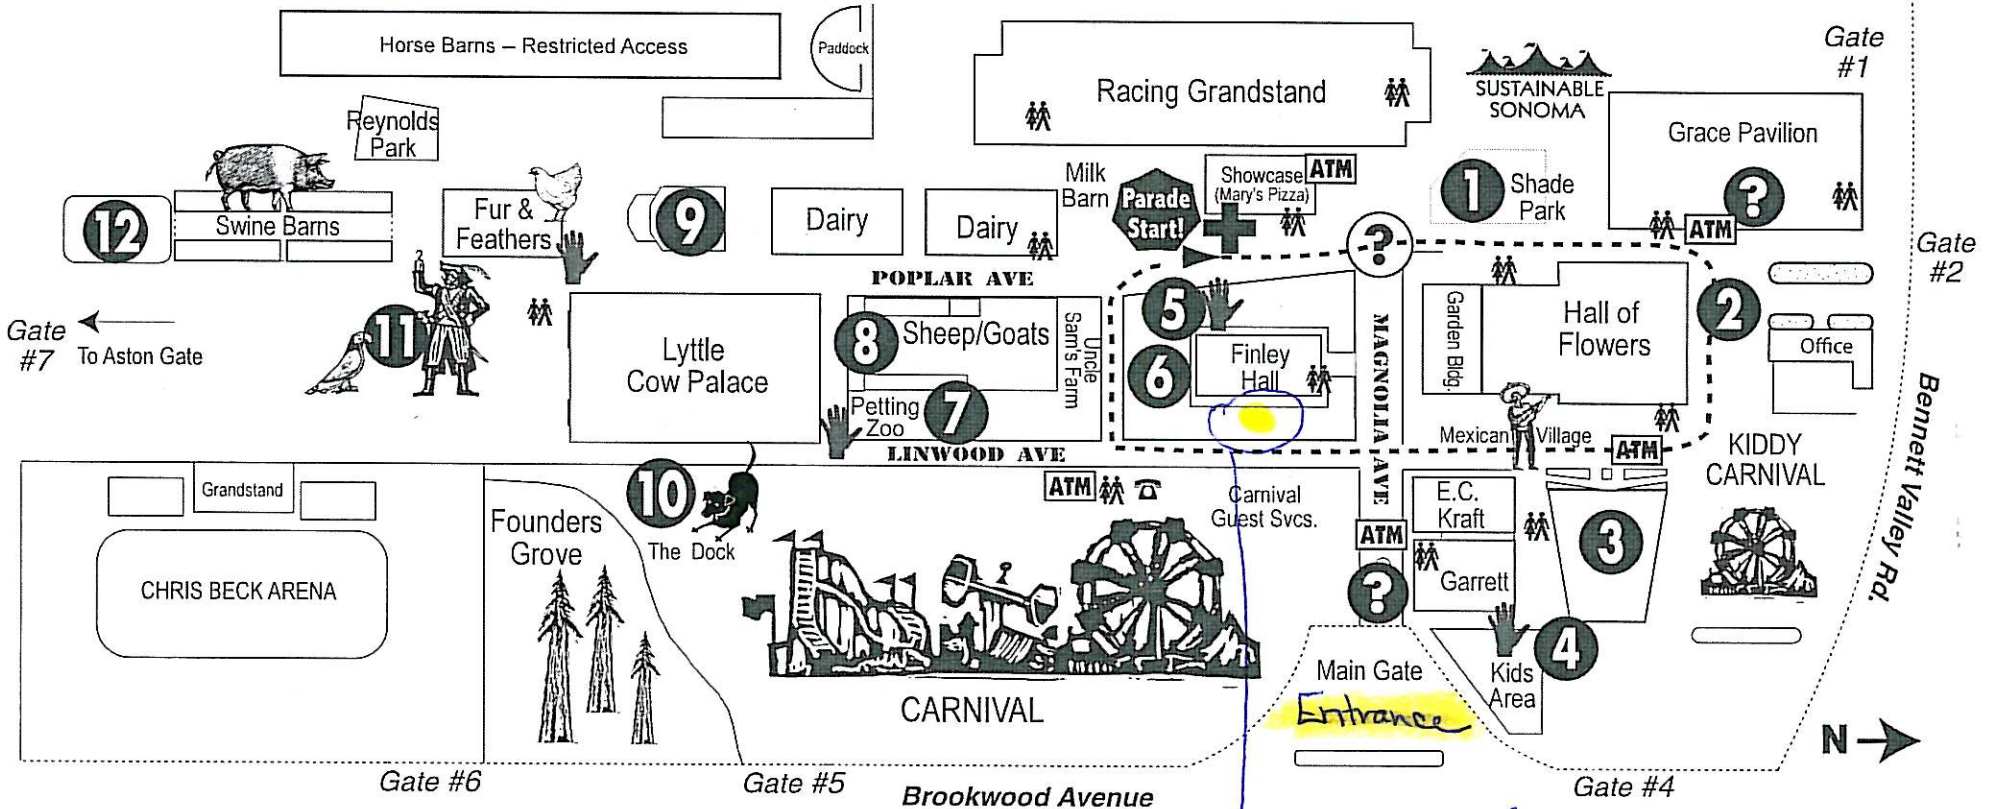

2010 Sonoma County Fair & Exposition

1. Park Stage
2. Vestpocket Stage
3. Redwood Theater
4. Parents Rest Station

5. Sweet Lil's Farmery
6. The PlayGround
7. Barnyard Stage
8. Wilford Ring (sheep, goats)

9. Jamison Ring (cattle)
10. The Dock - SplashDogs!
11. The Pirate's Parrots
12. Dorfman Ring (swine)

 Hand Washing Stations
 Restrooms

 Main Information Booth & Lost & Found

 Information Booth  First Aid
 - - - - - Parade Route - 5 p.m.

→ Location for Lunch
 (Tented picnic area)